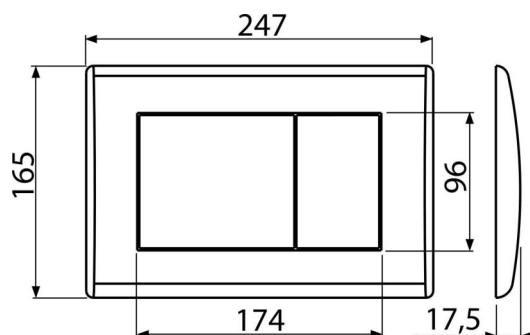

M278

Flush plate for pre-wall installation systems, black-matt

Application

For pre-wall installation systems and concealed WC cisterns

Features

- Double-acting mechanical flushing
- Compatible for all pre-wall installation systems and cisterns for building into solid walls Alca
- Surface finish: black-matt with antibacterial properties (ensured by the content of silver compounds)
- Material: plastic

Scope of supply

- Flush plate
- Fixing frame of the flush plate
- Threaded frame clamp 2 pcs
- Flushing mechanism screws 2 pcs
- Template for correct flush plate setup

Order number, Logistic information

Code	EAN	Weight (piece packing palett)	Dimensions (piece packing)	Quantity (packing palett)
M278	8595580501686	0,41 10,13 303,6 kg	250×40×175 595×245×395 mm	25 700 pcs

Warranty

2/2 years *

Technical specifications